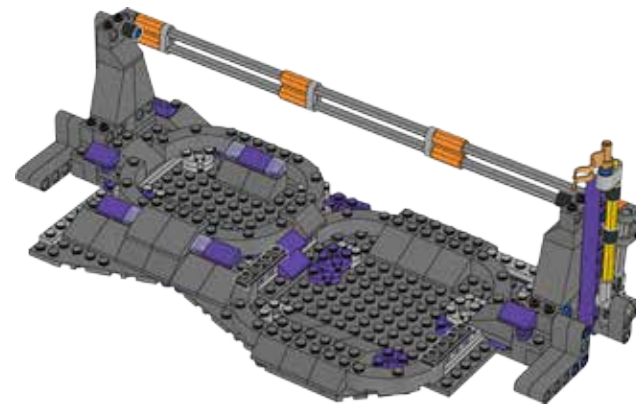

# FIRST<sup>®</sup> LEGO<sup>®</sup> League 2018 Model overview

Coach Pins

Meteoroids +  
Meteoroid Ring

Penalties

Astronaut (Gerhard)

Crew Payload

Supply Payload

Vehicle Payload

**Space Travel and Solar Panel**

**Habitation Hub**

**Cone Module**

**Tube Module**

**Dock Module**

**Lander Release**

**Lander Top**

**Lander Base**

**Food Growth Chamber**

**Launch**

**Meteoroid Catcher**

**Observatory**

**Satellite C**

**Satellite X**

**Satellite V**

[LEGO.com/brickseparator](https://LEGO.com/brickseparator)