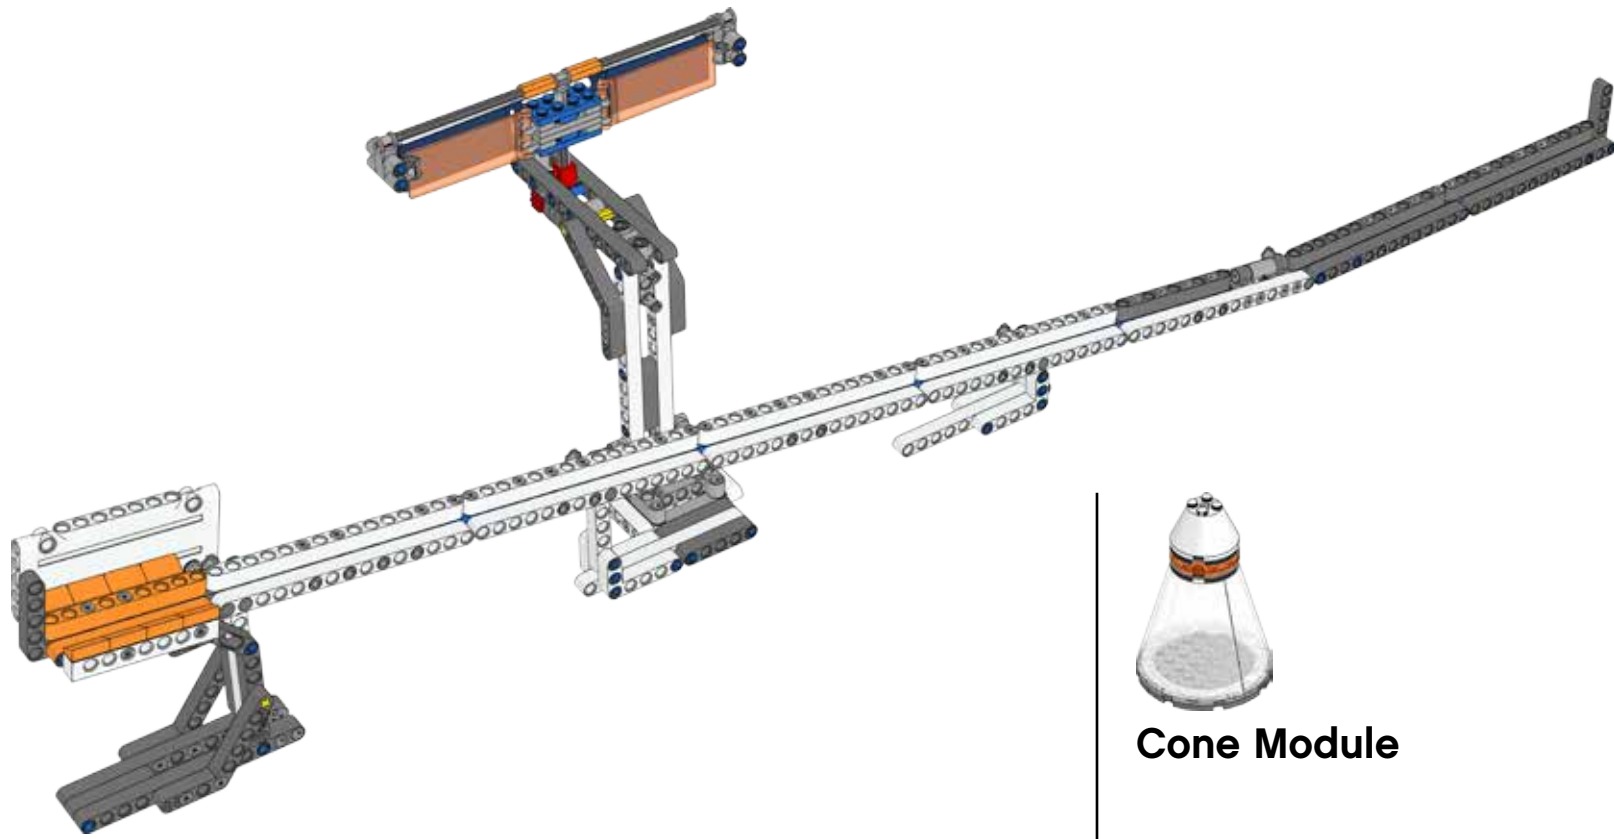

# FIRST<sup>®</sup> LEGO<sup>®</sup> League 2018 Model overview

Coach Pins

Meteoroids +  
Meteoroid Ring

Penalties

Astronaut (Gerhard)

Crew Payload

Supply Payload

Vehicle Payload

**Space Travel and Solar Panel**

**Habitation Hub**

**Cone Module**

**Tube Module**

**Dock Module**

**Lander Release**

**Lander Top**

**Lander Base**

**Food Growth Chamber**

**Launch**

**Meteoroid Catcher**

**Observatory**

**Satellite C**

**Satellite X**

**Satellite V**

[LEGO.com/brickseparator](https://LEGO.com/brickseparator)