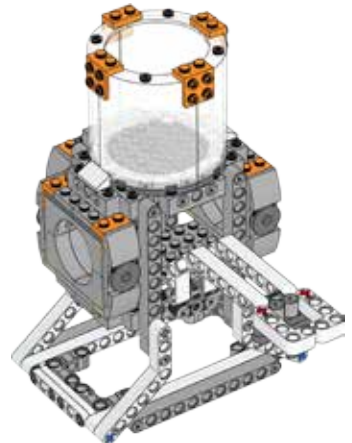

# FIRST<sup>®</sup> LEGO<sup>®</sup> League 2018 Model overview

Coach Pins

Meteoroids +  
Meteoroid Ring

Penalties

Astronaut (Gerhard)

Crew Payload

Supply Payload

Vehicle Payload

**Space Travel and Solar Panel**

**Habitation Hub**

**Cone Module**

**Tube Module**

**Dock Module**

**Lander Release**

**Lander Top**

**Lander Base**

**Craters**

**Core Site**

**Gas**

**Liquid**

**Regolith**

**3D Printer**

**2x4 Brick**

**Exerciser**

**Food Growth Chamber**

**Launch**

**Meteoroid Catcher**

**Observatory**

**Satellite C**

**Satellite X**

**Satellite V**

[LEGO.com/brickseparator](https://LEGO.com/brickseparator)