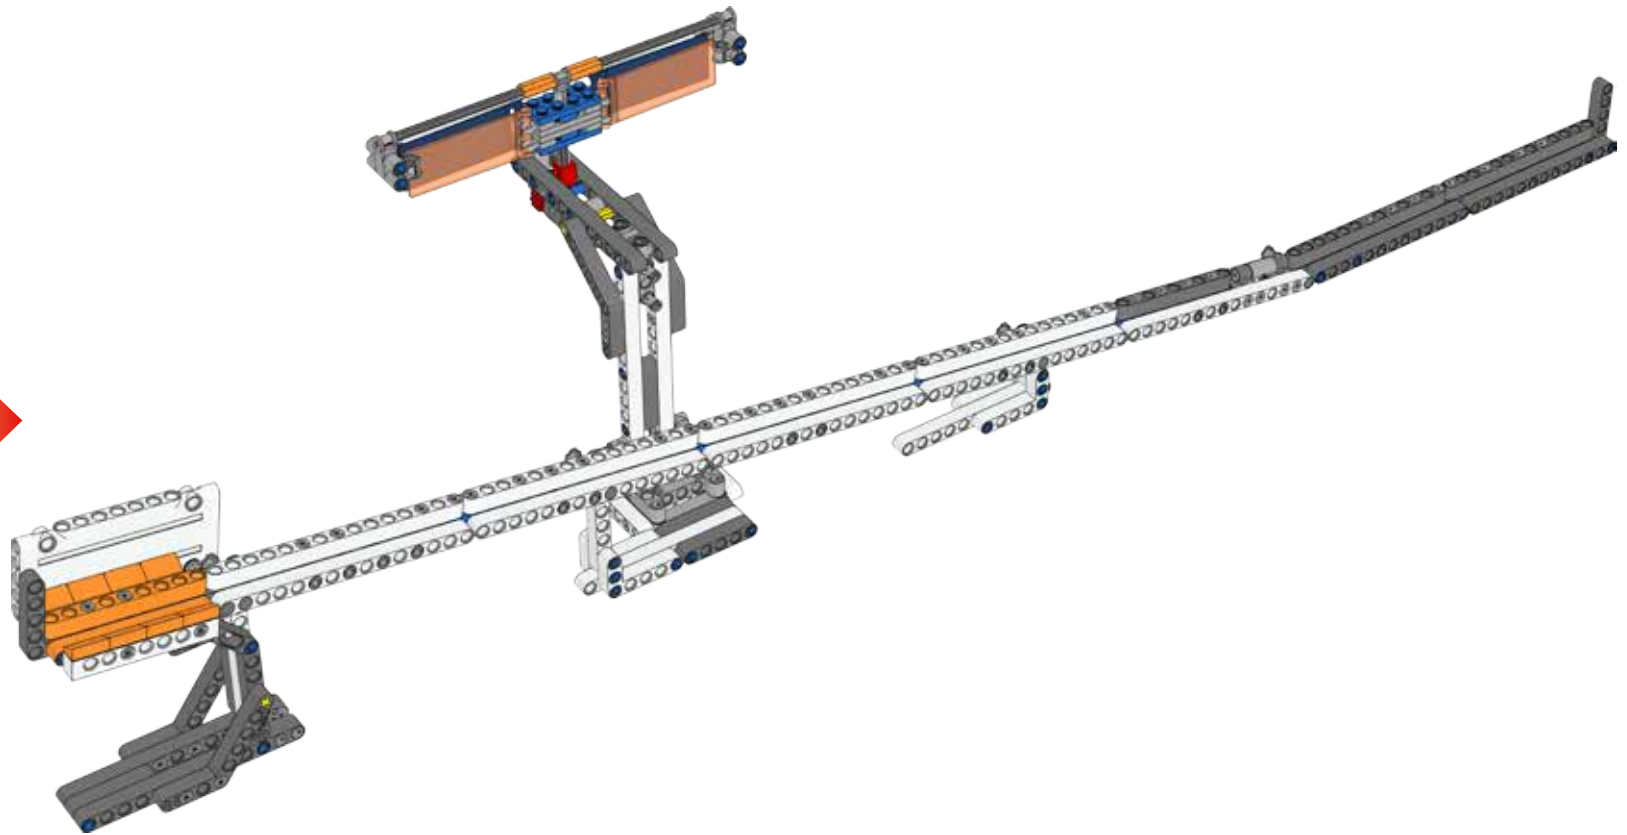

# FIRST® LEGO® League 2018 Pre-Pack overview

Coach Pins

Crew Payload

Meteoroids +  
Meteoroid Ring

Penalties

Supply Payload

Astronaut (Gerhard)

Vehicle Payload

**Space Travel and Solar Panel**

**Cone Module**

**Tube Module**

**Habitation Hub**

**Dock Module**

**Lander Release**

**Lander Top**

**Lander Base**