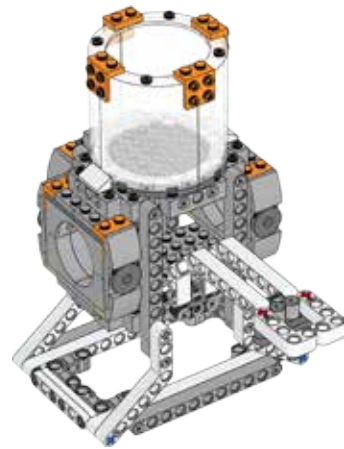

# FIRST® LEGO® League 2018 Pre-Pack overview

Coach Pins

Crew Payload

Meteoroids +  
Meteoroid Ring

Penalties

Supply Payload

Astronaut (Gerhard)

Vehicle Payload

**Space Travel and Solar Panel**

**Cone Module**

**Tube Module**

**Habitation Hub**

**Dock Module**

**Lander Release**

**Lander Top**

**Lander Base**

**Craters**

**Core Site**

**3D Printer**

**Regolith**

**Gas**

**2x4 Brick**

**Liquid**

**Exerciser**